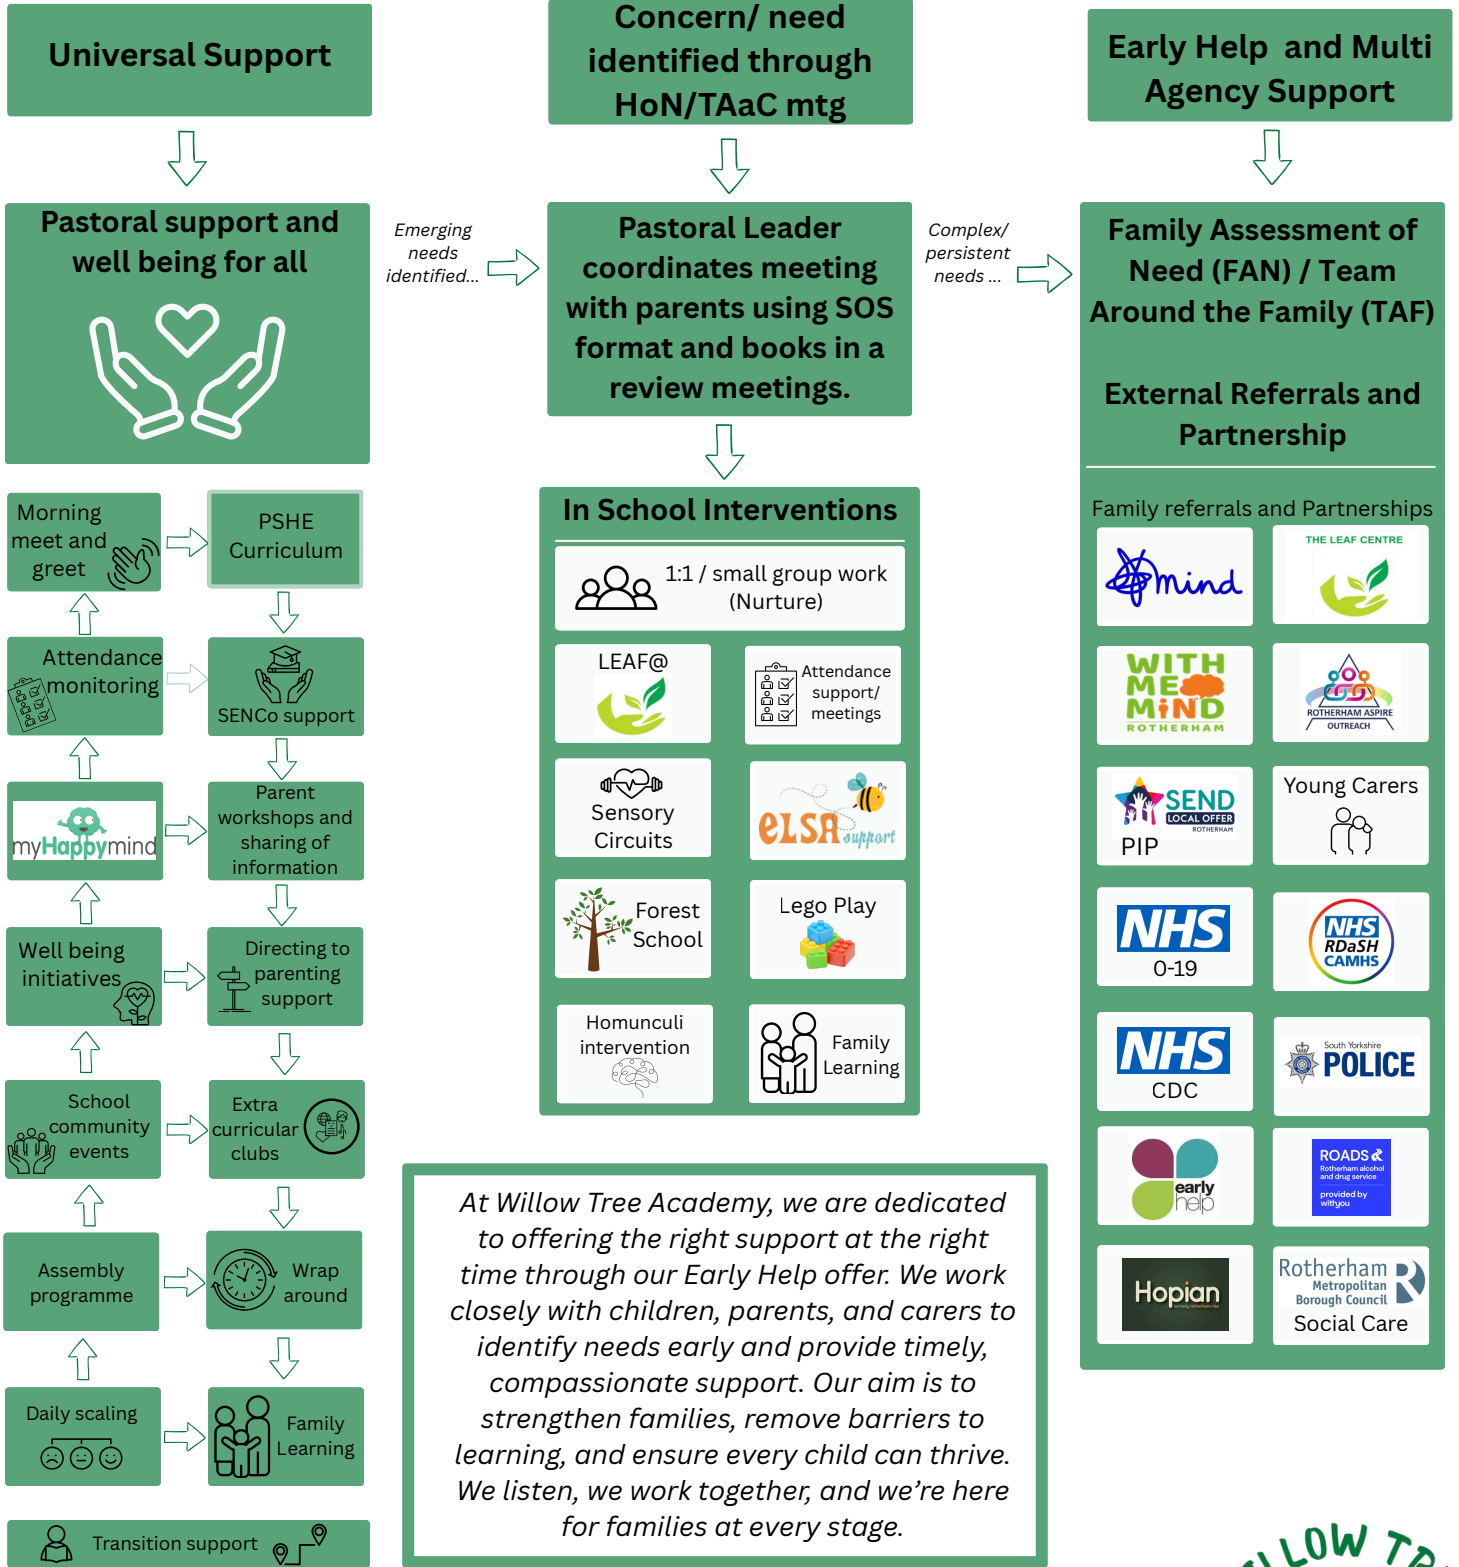

# WILLOW TREE ACADEMY

## EARLY HELP OFFER

*At Willow Tree Academy, we are dedicated to offering the right support at the right time through our Early Help offer. We work closely with children, parents, and carers to identify needs early and provide timely, compassionate support. Our aim is to strengthen families, remove barriers to learning, and ensure every child can thrive. We listen, we work together, and we're here for families at every stage.*